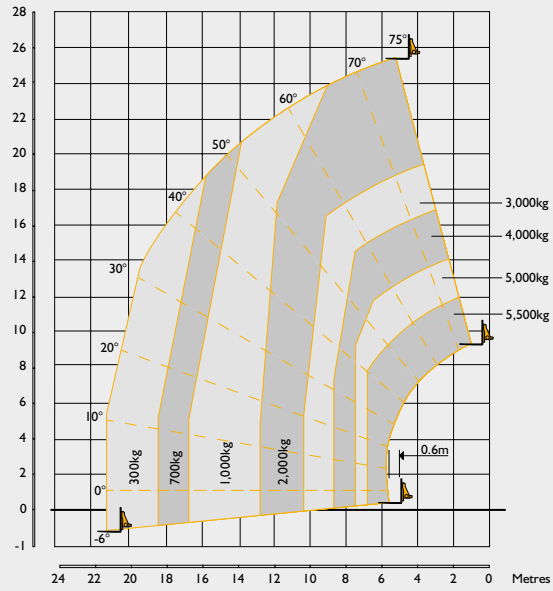

555-260R LIFT PERFORMANCE – FORKS, 360° WITH OUTRIGGERS DEPLOYED

555-260R LIFT PERFORMANCE – FORKS, STRAIGHT AHEAD ON TYRES

555-260R LIFT PERFORMANCE – FORKS, 360° ON TYRES

555-260R LIFT PERFORMANCE – 5.5T WINCH, 360° WITH OUTRIGGERS DEPLOYED

555-260R LIFT PERFORMANCE – 2T-2 METER JIB WINCH, 360° WITH OUTRIGGERS DEPLOYED

555-260R LIFT PERFORMANCE – 1000KG SLEWING MAN PLATFORM WITH OUTRIGGERS DEPLOYED