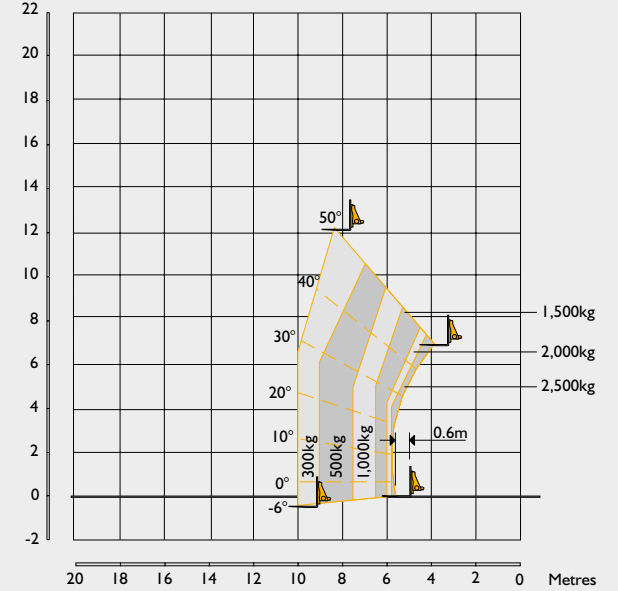

555-260R LIFT PERFORMANCE – FORKS, 360° WITH OUTRIGGERS DEPLOYED

555-260R LIFT PERFORMANCE – FORKS, STRAIGHT AHEAD ON TYRES

555-260R LIFT PERFORMANCE – FORKS, 360° ON TYRES

555-260R LIFT PERFORMANCE – 5.5T WINCH, 360° WITH OUTRIGGERS DEPLOYED

555-260R LIFT PERFORMANCE – 2T-2 METER JIB WINCH, 360° WITH OUTRIGGERS DEPLOYED

555-260R LIFT PERFORMANCE – 1000KG SLEWING MAN PLATFORM WITH OUTRIGGERS DEPLOYED