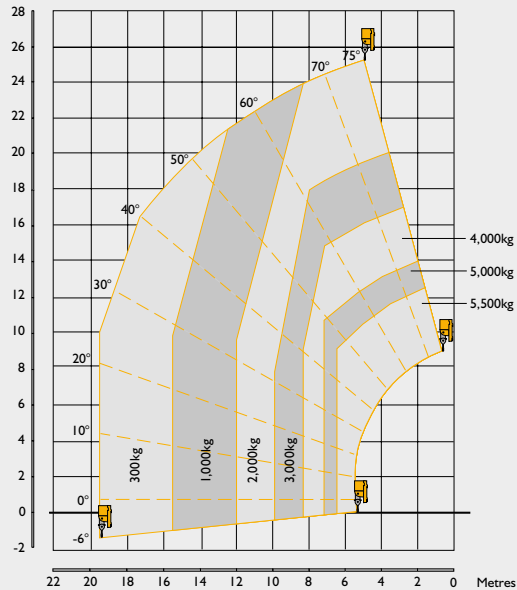

555-260R LIFT PERFORMANCE – FORKS, 360° WITH OUTRIGGERS DEPLOYED

555-260R LIFT PERFORMANCE – FORKS, STRAIGHT AHEAD ON TYRES

555-260R LIFT PERFORMANCE – FORKS, 360° ON TYRES

555-260R LIFT PERFORMANCE – 5.5T WINCH, 360° WITH OUTRIGGERS DEPLOYED

555-260R LIFT PERFORMANCE – 2T-2 METER JIB WINCH, 360° WITH OUTRIGGERS DEPLOYED

555-260R LIFT PERFORMANCE – 1000KG SLEWING MAN PLATFORM WITH OUTRIGGERS DEPLOYED