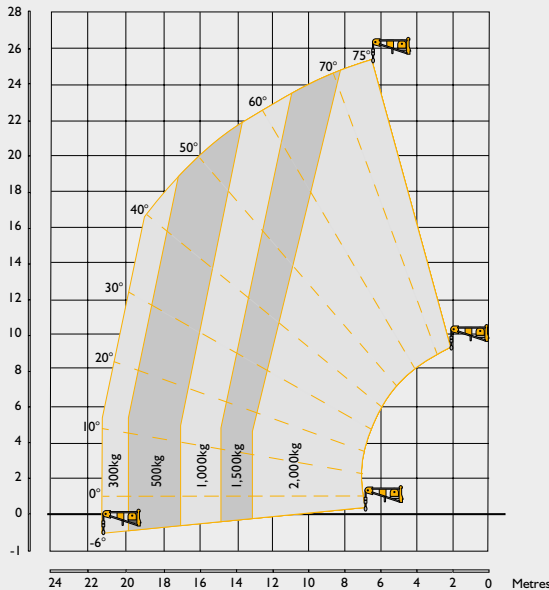

555-260R LIFT PERFORMANCE – FORKS, 360° WITH OUTRIGGERS DEPLOYED

555-260R LIFT PERFORMANCE – FORKS, STRAIGHT AHEAD ON TYRES

555-260R LIFT PERFORMANCE – FORKS, 360° ON TYRES

555-260R LIFT PERFORMANCE – 5.5T WINCH, 360° WITH OUTRIGGERS DEPLOYED

555-260R LIFT PERFORMANCE – 2T-2 METER JIB WINCH, 360° WITH OUTRIGGERS DEPLOYED

555-260R LIFT PERFORMANCE – 1000KG SLEWING MAN PLATFORM WITH OUTRIGGERS DEPLOYED