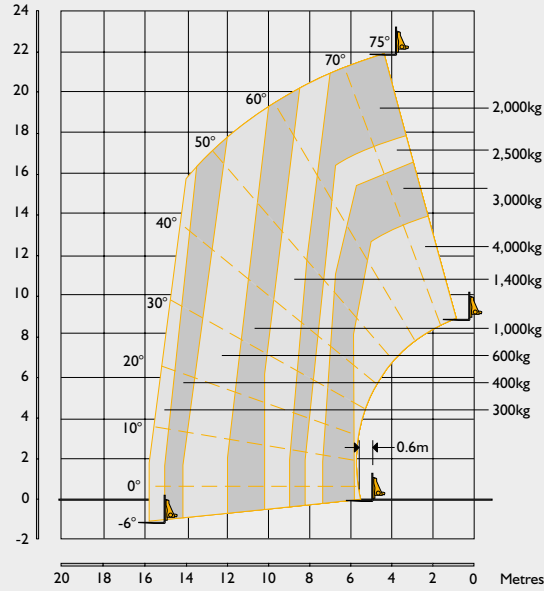

555-260R LIFT PERFORMANCE – FORKS, 360° WITH OUTRIGGERS DEPLOYED

555-260R LIFT PERFORMANCE – FORKS, STRAIGHT AHEAD ON TYRES

555-260R LIFT PERFORMANCE – FORKS, 360° ON TYRES

555-260R LIFT PERFORMANCE – 5.5T WINCH, 360° WITH OUTRIGGERS DEPLOYED

555-260R LIFT PERFORMANCE – 2T-2 METER JIB WINCH, 360° WITH OUTRIGGERS DEPLOYED

555-260R LIFT PERFORMANCE – 1000KG SLEWING MAN PLATFORM WITH OUTRIGGERS DEPLOYED